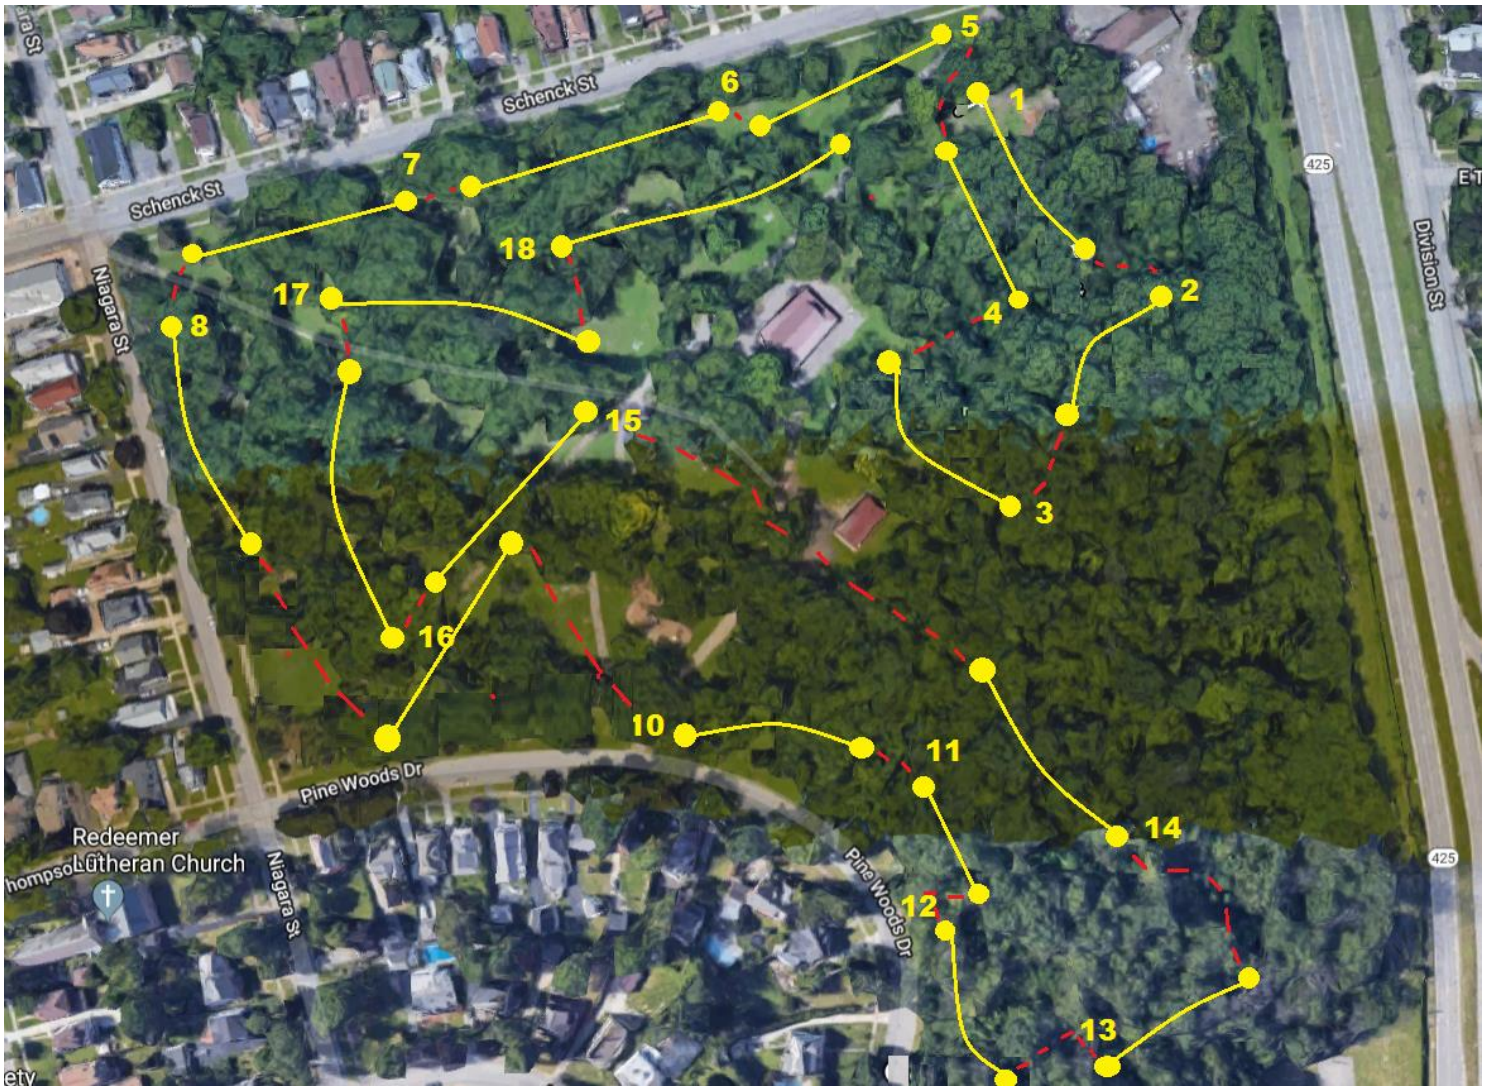

# PINEWOODS DISC GOLF COURSE

**1 Pinewoods Drive, North Tonawanda NY 14120**

HOLE	DISTANCE	NOTES
1	212	Tee box in clearing near service road Basket 40 feet into the woods
2	160	Basket slight dog leg left (30 feet) behind tree
3	176	Basket dog leg right of the clearing right of the small pavilion
4	227	Basket near service road (approx. 60 feet from tee box 1)
5	224	Tee box near light pool and service road
6	279	Tee box 43 feet passed basket 5 Tee box 51 feet passed basket 6
7	265	Tee box 93 feet passed basket 7
8	247	Tee box near pine woods drive. Basket located along right side of walking path.

HOLE	DISTANCE	NOTES
10	205	Tee box near park entrance. Basket Located 50 feet into woods.
11	168	Tee box 33 feet passed basket 10. Basket straight behind trio of fallen logs
12	212	Tee box where clearing begins. Basket dog leg left in clearing.
13	189	Tee box 140 ft east and 60 ft south of basket 12. Basket behind large log
14	180	Tee box 150 feet northwest from basket 13.
15	240	Tee box near picnic table next to center walking path.
16	298	Tee box 72 ft passed basket 15 towards Niagara St.
17	272	Tee box 69 ft passed basket 16. Basket towards main pavilion
18	294	Tee box 77 ft left of basket 17 towards Schenck. Basket near service road.